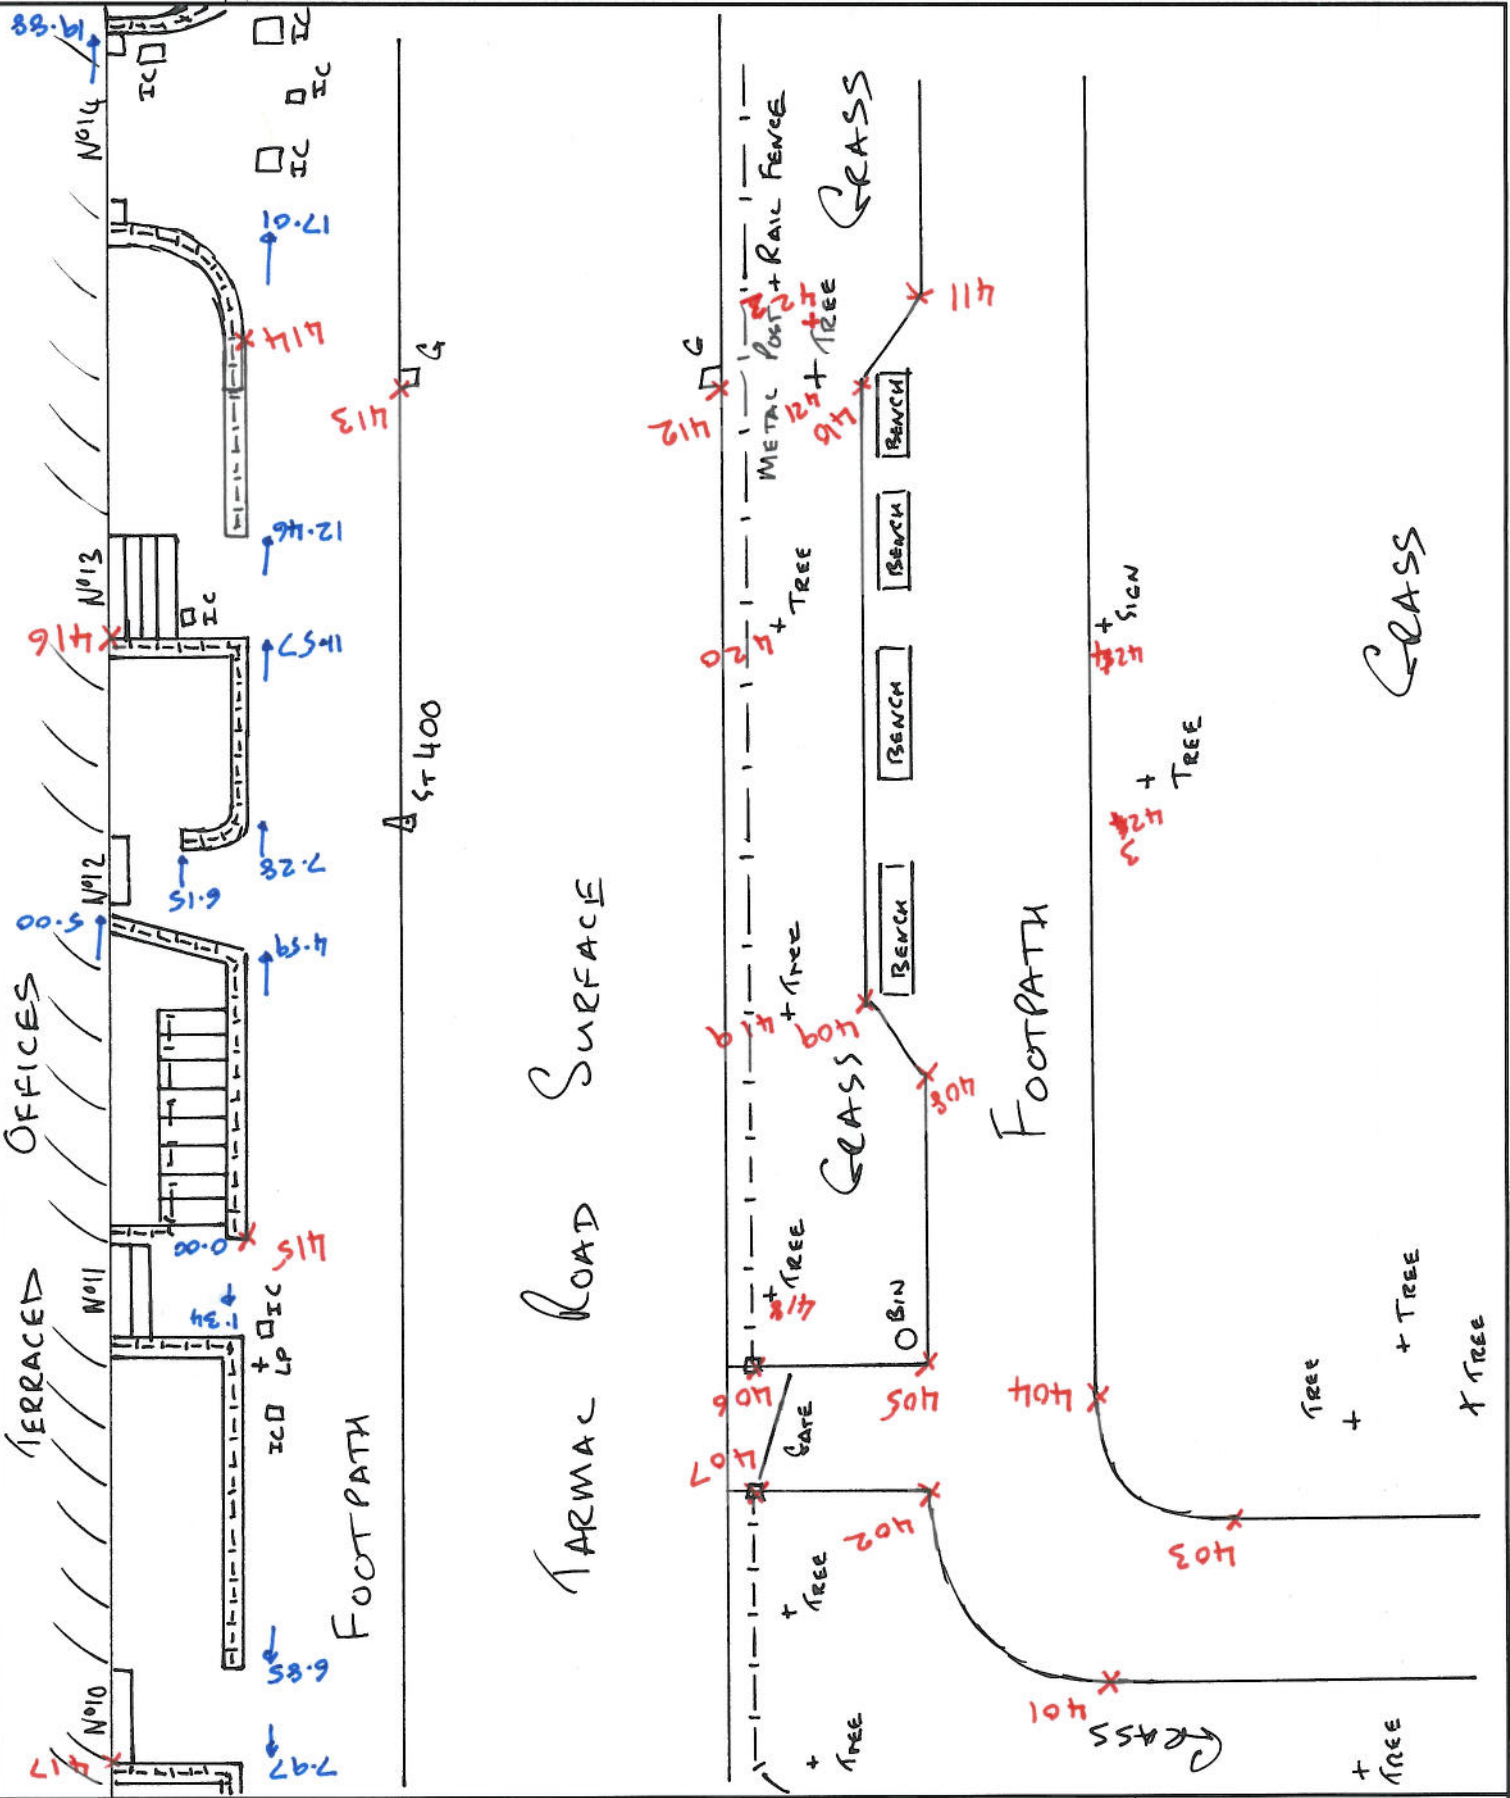

North:

QUEEN'S SQUARE HOUSE
NORTHERN TERRACE

Job Name: Queen's Square - Complete Sight.

Date: 26th Oct '11

At station: East: North:

North: North:

RO: East: North:

North: North:

Job Name: Queen's Square - Complete Sight.

Date: 26th Oct '11

At station:

East:

North:

Elev:

RO:

East:

North:

Date: 28 Oct '11

Job Name: QUEEN'S SQUARE

At station: 200

East: North: East: North:

Elev:

RO:

TERRACED OFFICES (NORTHERN TERRACE)

Job Name: Queen's Square

Date: 1st Nov '11

At station: 400

East: North: RO:

East: North:

Elev:

Job Name: Queen's Square	East: 600	North: 600	Date: 1 Nov '11
At station: 600	East:	North:	Elev:
RO:	East:	North:	