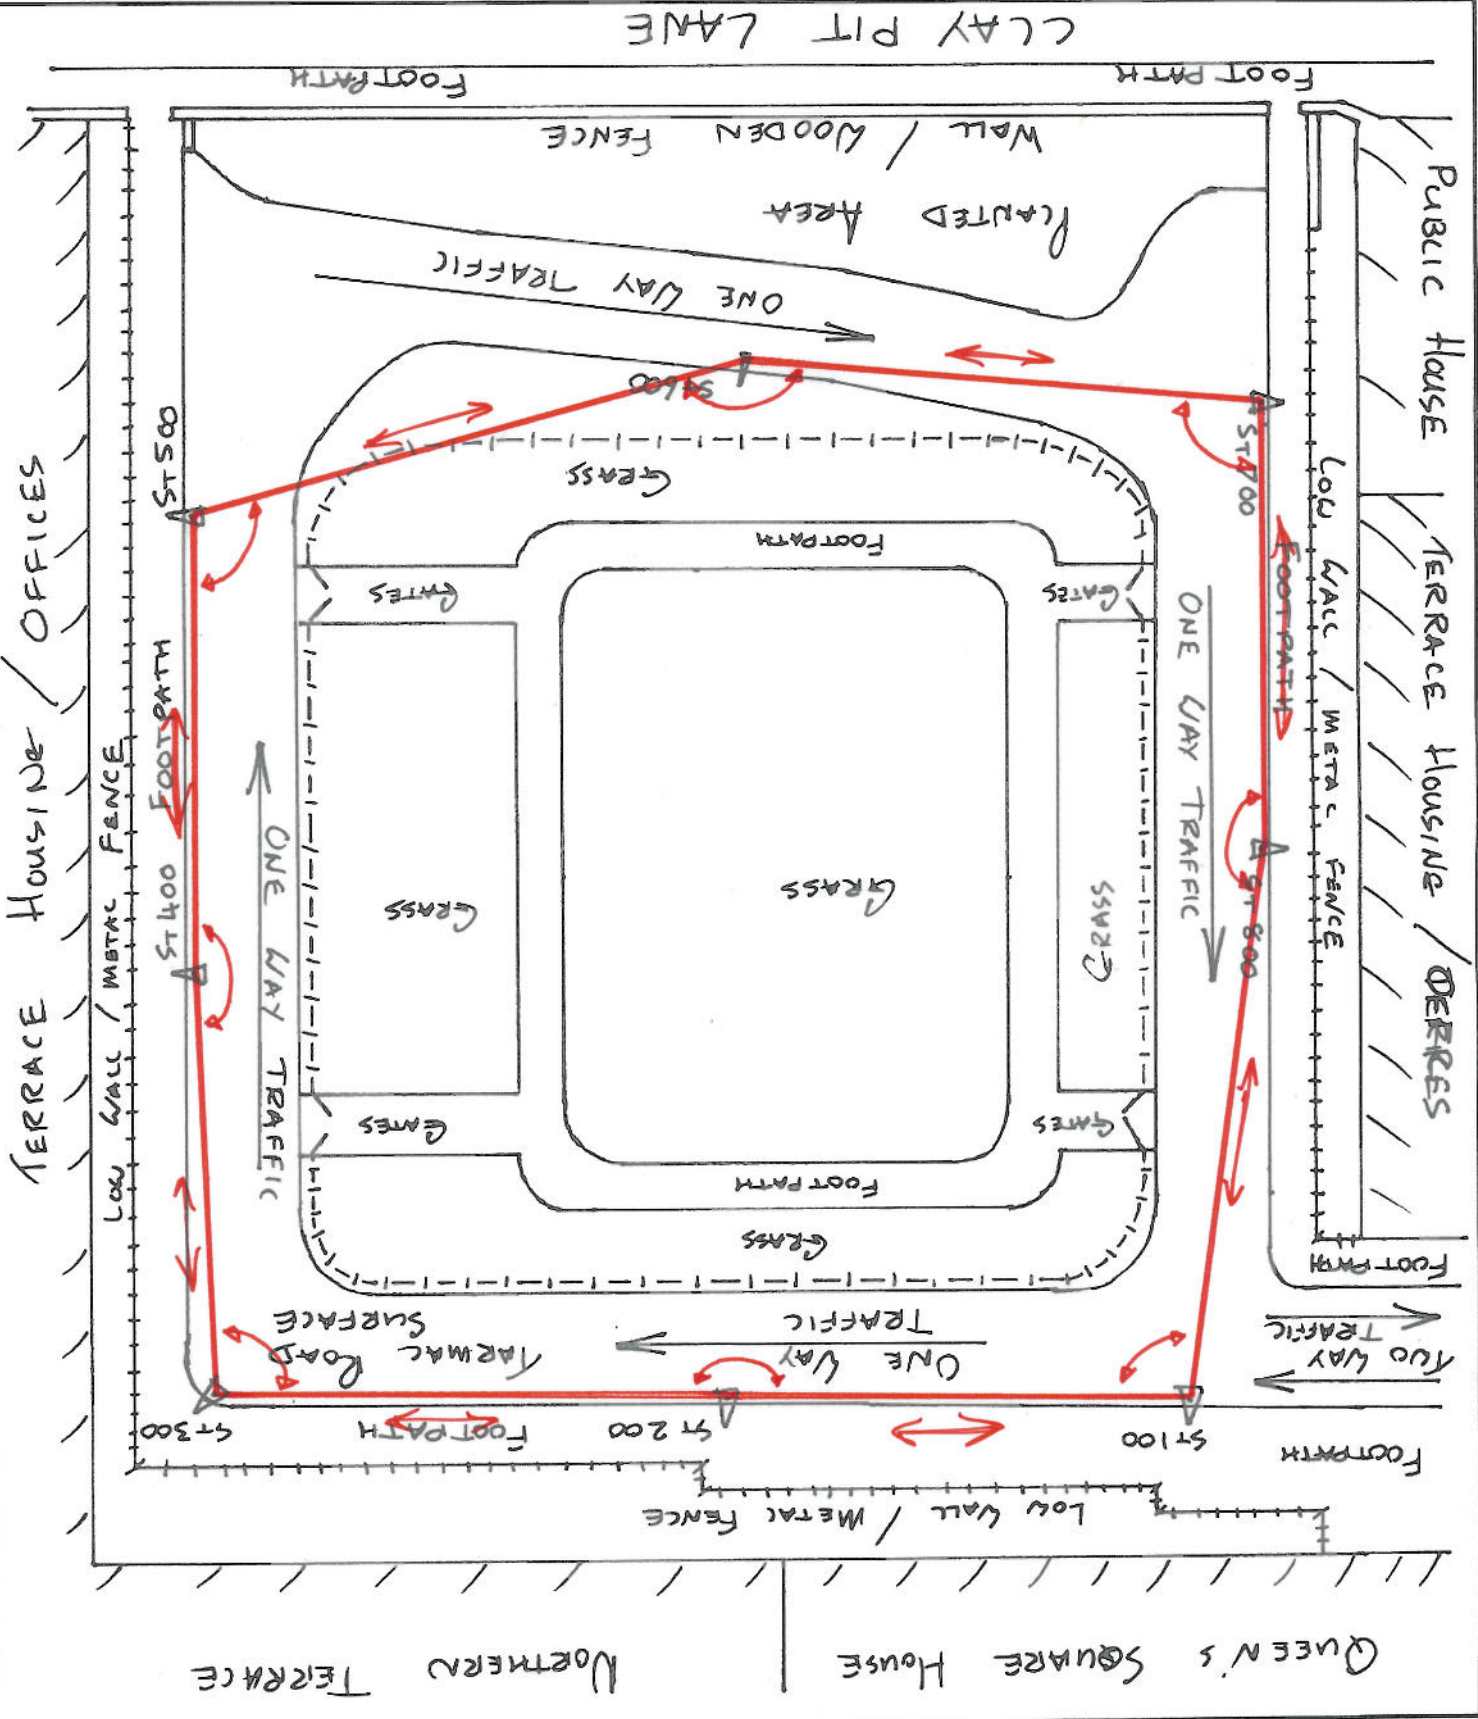

Job Name: QUEEN'S SQUARE - COMPLETE SIGHT.

Date: 26th Oct '11

At station:

East:

North:

Elev:

RO:

East:

North:

QUEEN'S SQUARE HOUSE
NORTHERN TERRACE

Job Name: Queen's Square - Complete Sight.

Date: 26th Oct '11

At station: East: North:

North: North:

RO: East: North:

North: North:

North:

Date: 28 Oct '11

Job Name: QUEEN'S SQUARE

At station: 200

East: North: East: North:

Elev:

RO:

TERRACED OFFICES (NORTHERN TERRACE)