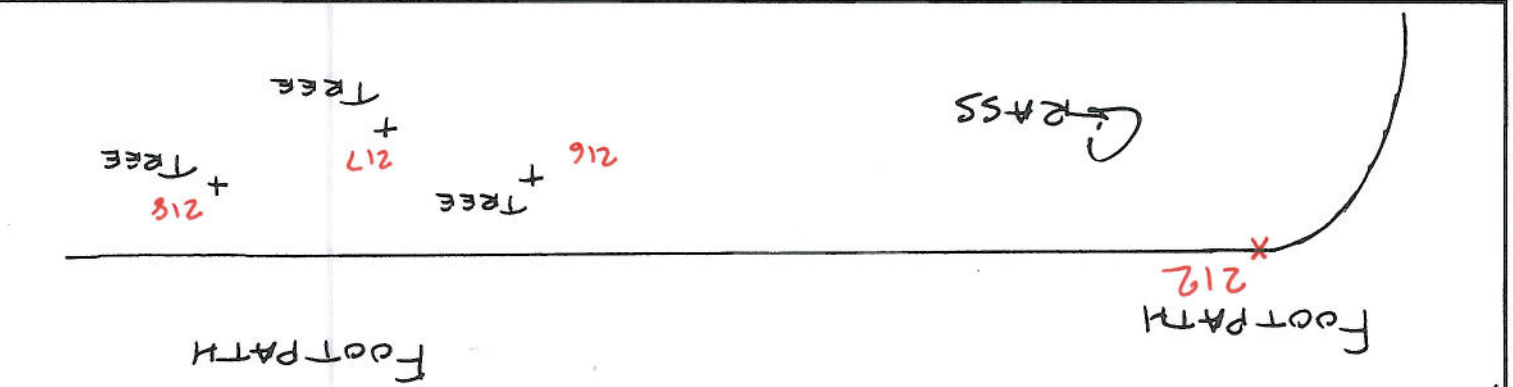

Job Name: Queen's Square - Complete Sight.

Date: 26th Oct '11

At station:

East:

North:

Elev:

RO:

East:

North:

Date: 28 Oct '11

Job Name: QUEEN'S SQUARE

At station: 200

East: North: East: North:

Elev:

RO:

TERRACED OFFICES (NORTHERN TERRACE)