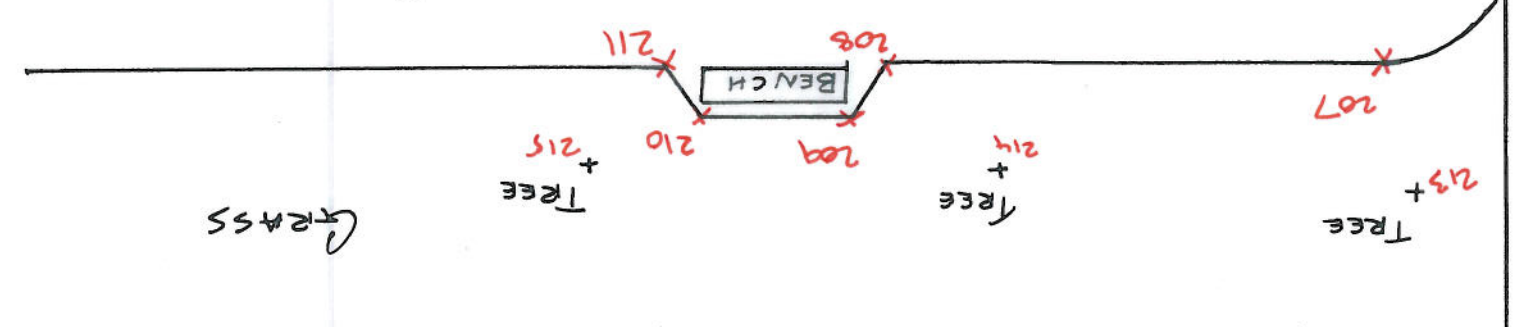

North:

Date: 28 Oct '11

Job Name: QUEEN'S SQUARE

At station: 200

East: North: East: North:

Elev:

RO:

TERRACED OFFICES (NORTHERN TERRACE)