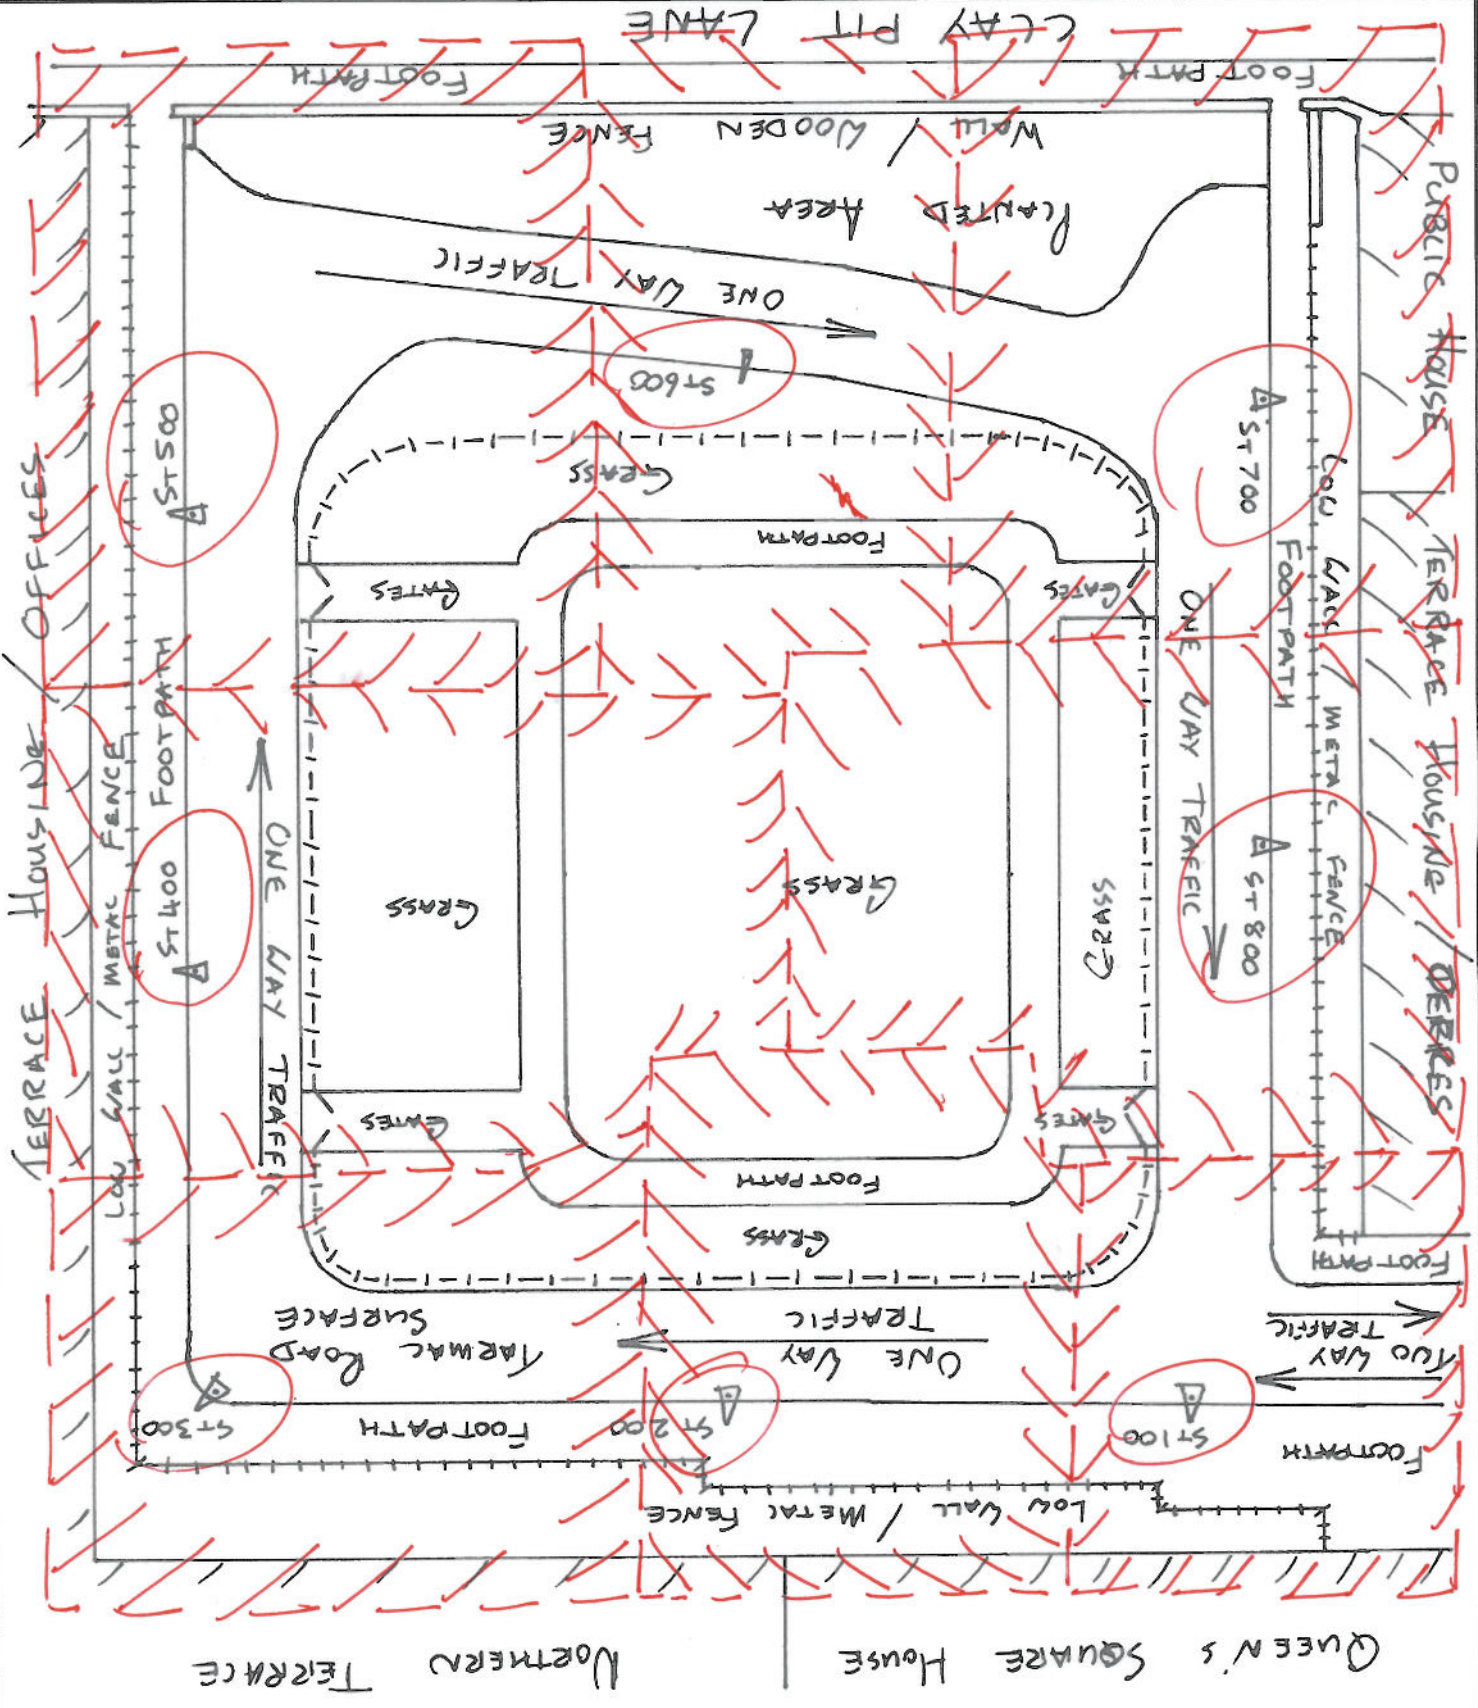

Job Name: QUEEN'S SQUARE - COMPLETE SIGHT.

Date: 26th Oct '11

At station:

East:

North:

Elev:

RO:

East:

North:

QUEEN'S SQUARE HOUSE
NORTHERN TERRACE

Job Name: Queen's Square - Complete Sight.

Date: 26th Oct '11

At station: East: North:

North: North:

RO: East: North:

North: North:

North:

Date: 28 Oct '11

Job Name: QUEEN'S SQUARE

At station: 200

East: North: East: North:

Elev:

RO:

TERRACED OFFICES (NORTHERN TERRACE)