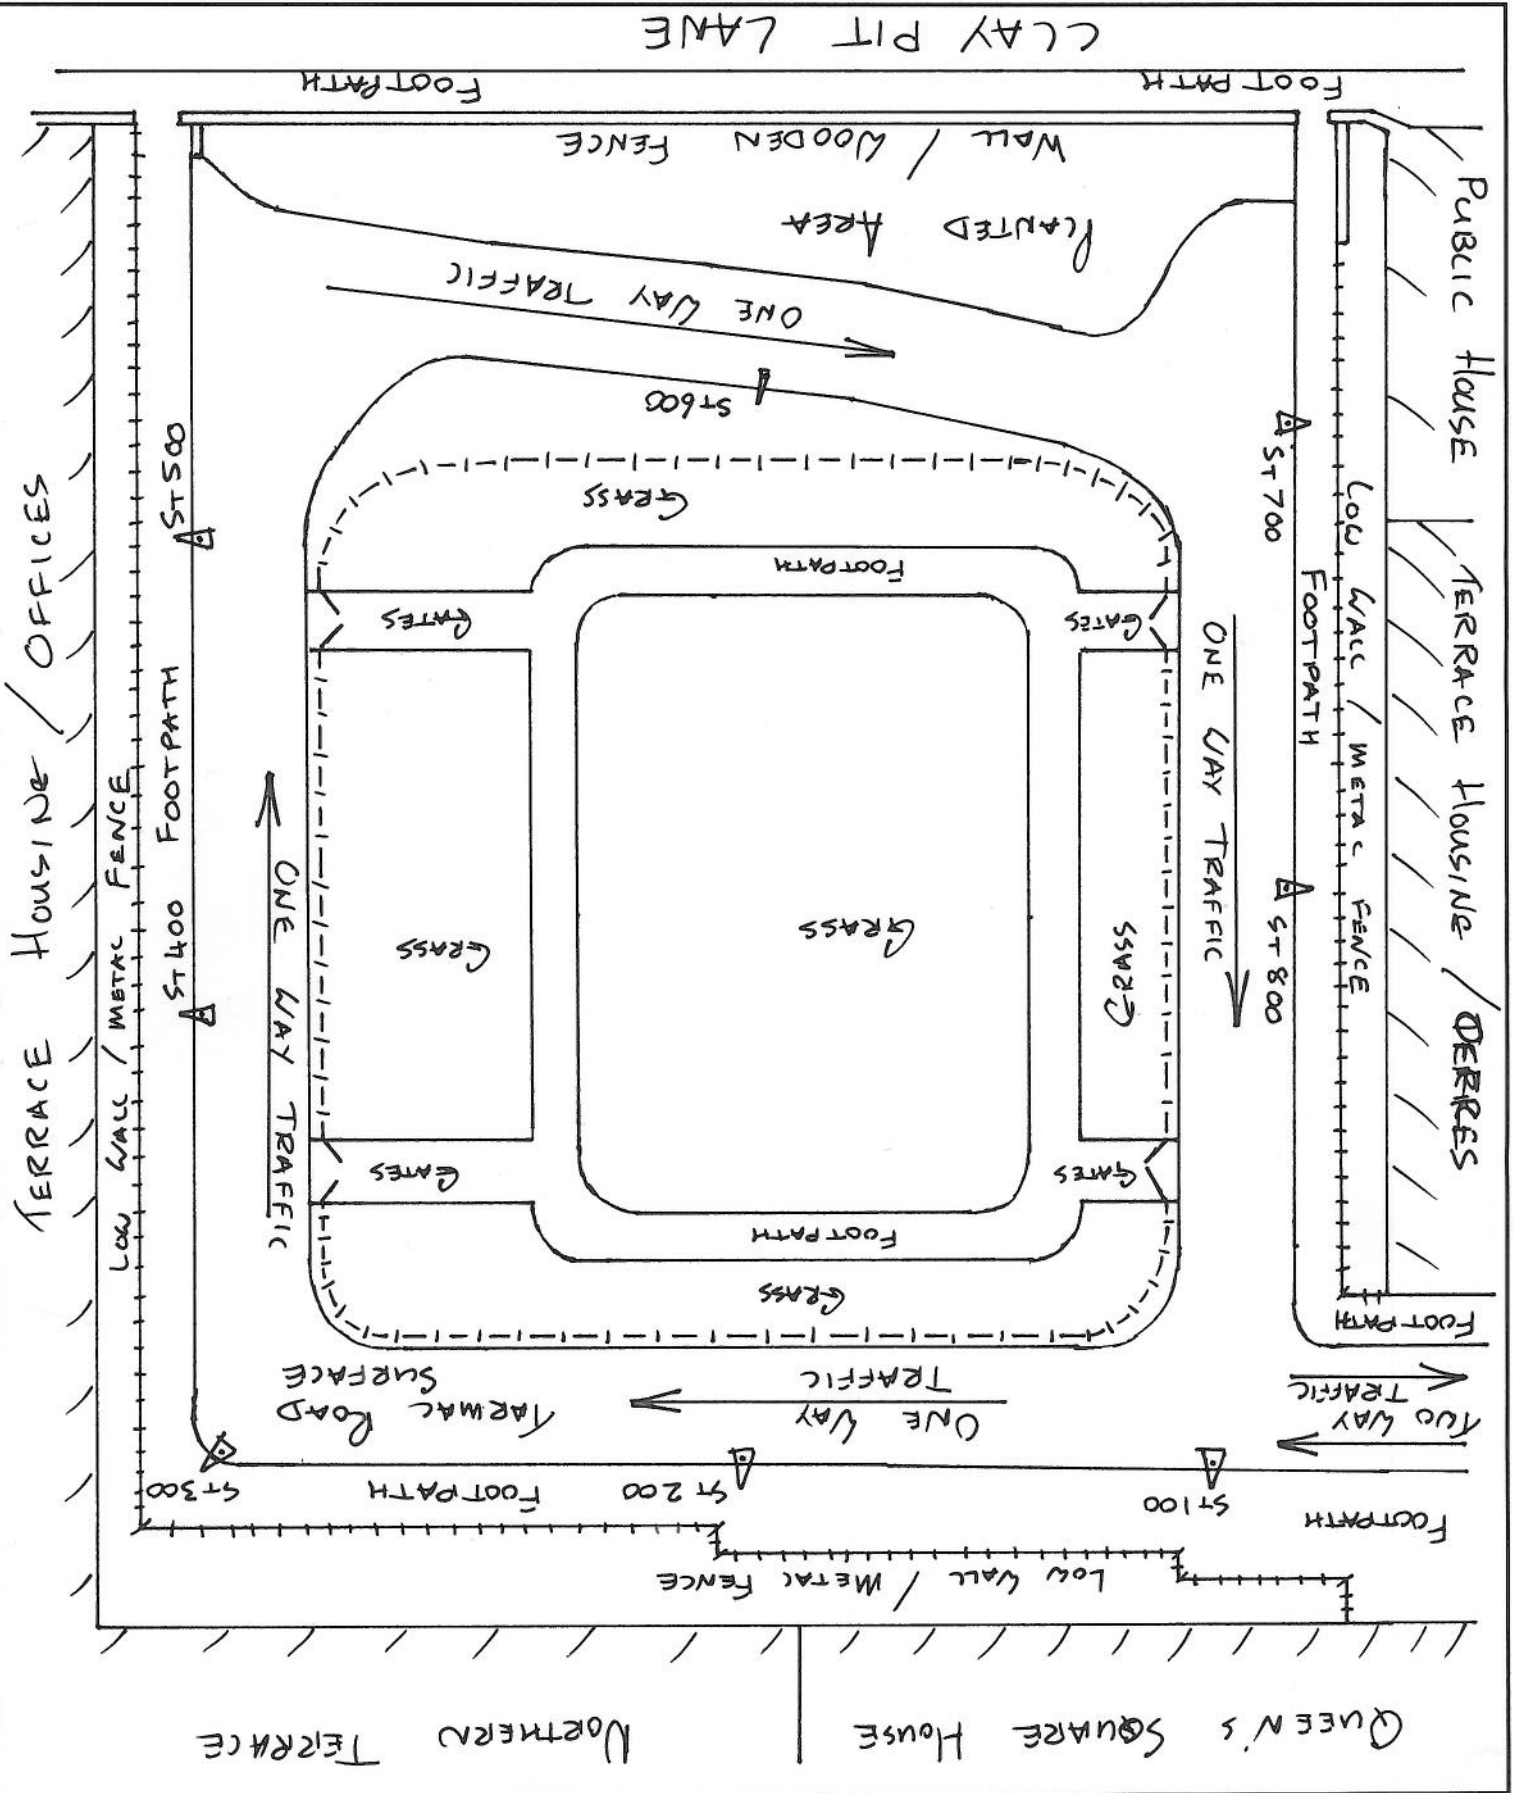

Job Name: QUEEN'S SQUARE - COMPLETE SIGHT.

Date: 26th Oct '11

At station:

East:

North:

Elev:

RO:

East:

North:

QUEEN'S SQUARE HOUSE
NORTHERN TERRACE

Job Name: Queen's Square - Complete Sight.

Date: 26th Oct '11

At station: East: North:

North: North:

RO: East: North:

North: North:

North:

Date: 28 Oct '11

Job Name: QUEEN'S SQUARE

At station: 200

East: North: East: North:

Elev:

RO:

TERRACED OFFICES (NORTHERN TERRACE)