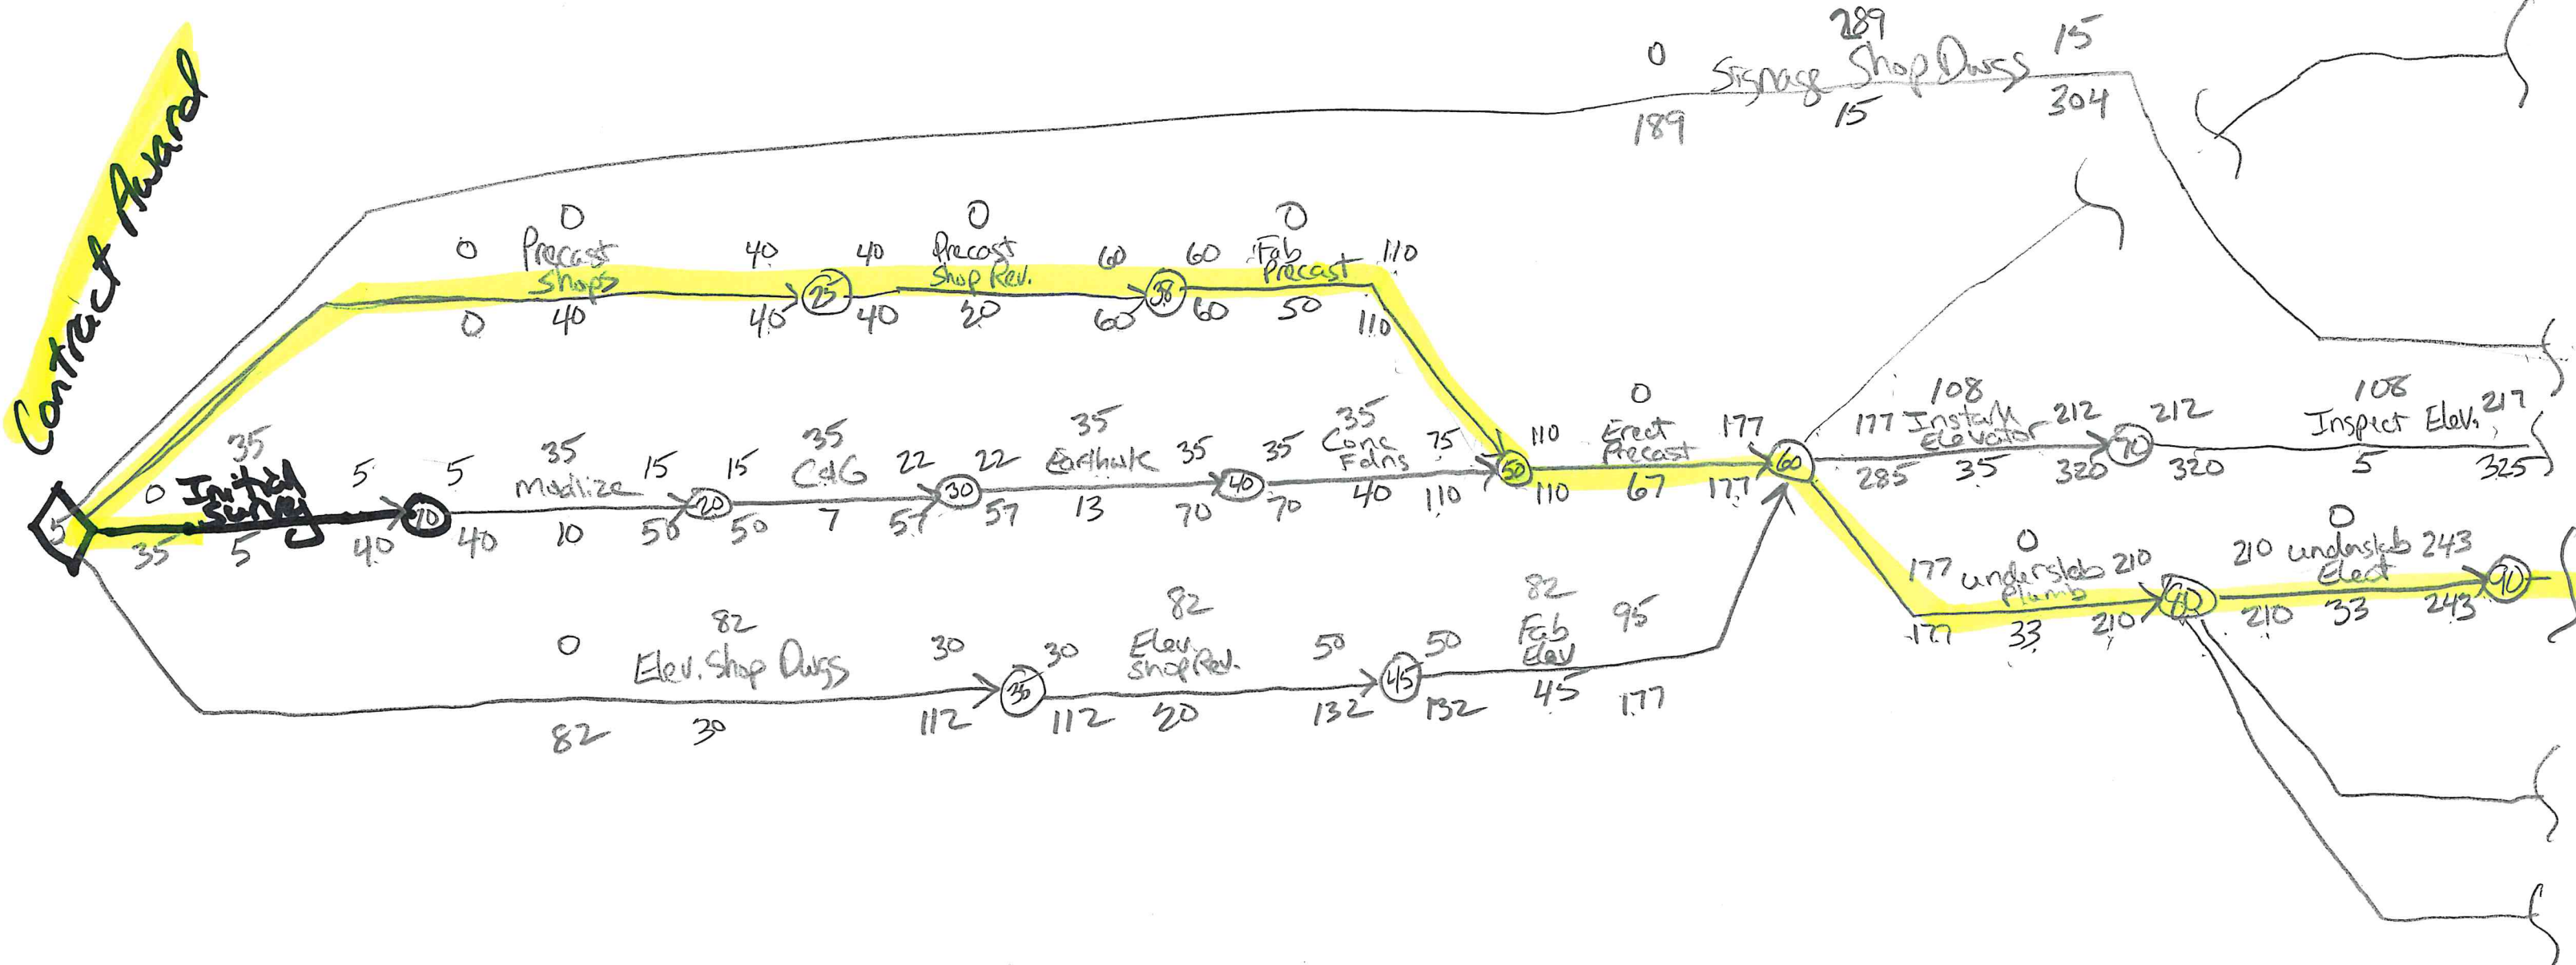

# AOA - Parking Garage

5/5/20

- AOA diagrams - Rules**
- ① Cannot have the same I-J node description for more than one activity
  - ② Cannot have any hanging activities