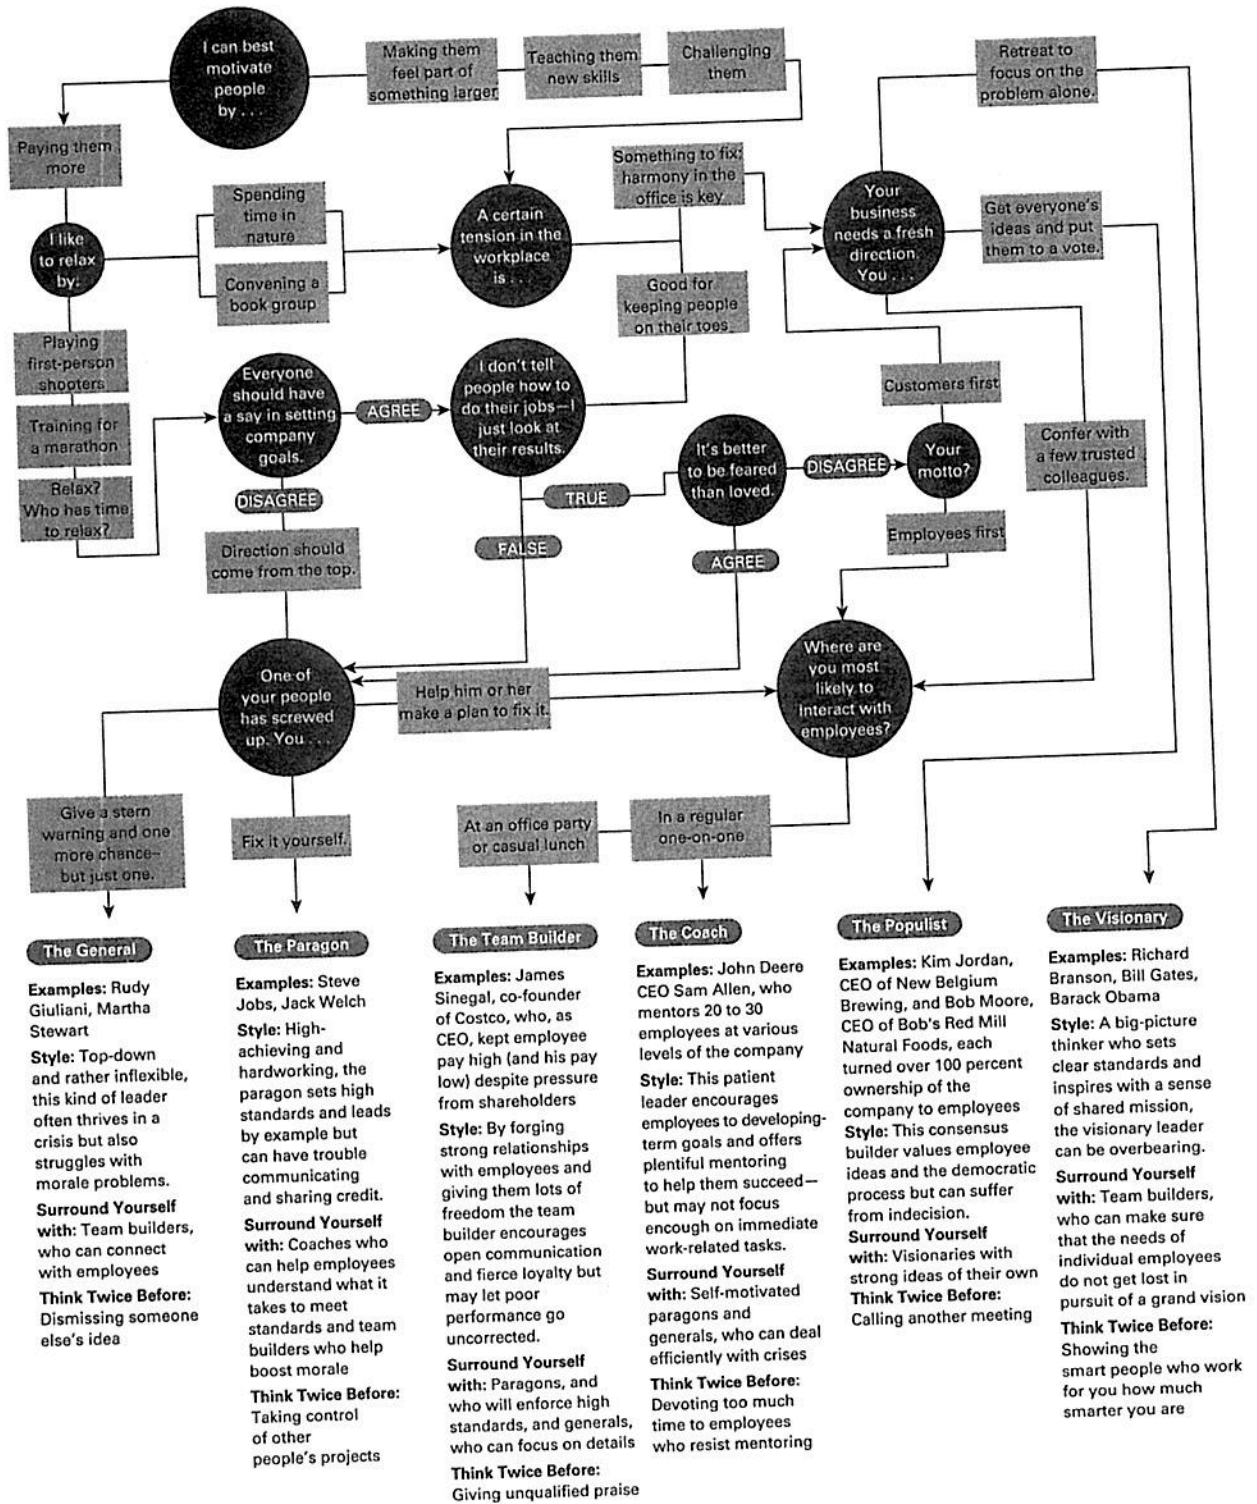

SELF-ASSESSMENT 1.1

Follow the flow chart below to see what kind of a leader you are!

SOURCE: www.inc.com/magazine/201310/adam-bluestein/what-kind-of-leader-are-you.html.