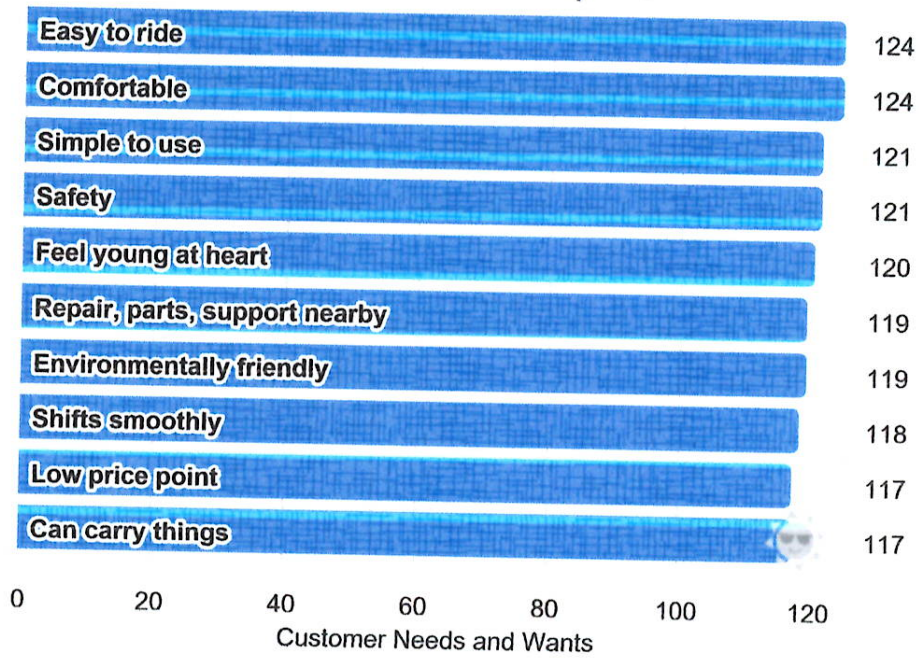

 Recreation	 Mountain	 Speed
Recreation	129	115	106
Exercise	115	118	121
Relaxation	122	108	102
Fun	123	115	102
Adventure	112	129	117
Sport	81	115	129

Recreation - Top 10

Customer Needs and Wants

	 Recreation	 Mountain	 Speed
Colorful	116	120	109
Fits rider's personality	116	113	116
Simple to use	121	102	69
Safety	121	112	113
Low price point	117	98	70
Sleek	104	83	119
Stylish	111	118	116
Easy to ride	124	100	102
Comfortable	124	95	101
Soft ride	115	89	87
Repair, parts, support nearby	119	121	120
Can handle rough terrain	111	128	82
Can stop quickly	114	123	110
Precise speed control-turns, hills	103	106	117
On-road and off-road capabilities	114	95	69
Can carry things	117	104	69
Durable	108	127	117
Feel young at heart	120	115	117
Can turn sharply	113	124	115
Light weight	115	121	133
High visibility	117	103	119
Easily handles change in incline	107	131	113
Speed	110	109	134
Shifts smoothly	118	118	118
Provides competitive advantage	98	117	124
Aerodynamic	80	88	122
Rider expertise required	103	123	126
Status symbol/exclusivity	111	121	116
Navigation assistance	115	117	118
Soften the impact of rough terrain	116	124	90
Environmentally friendly	119	122	107

Segments by Application

Mountain - Top 10

Speed - Top 10

Recreation - Top 5

Mountain - Top 5

Speed - Top 3