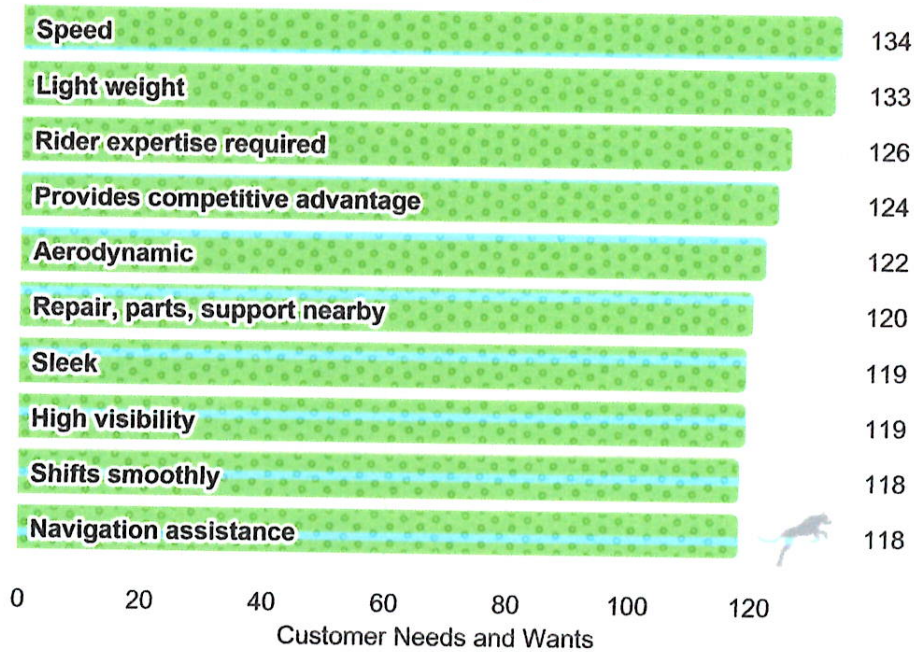

 Recreation	 Mountain	 Speed
Recreation	129	115	106
Exercise	115	118	121
Relaxation	122	108	102
Fun	123	115	102
Adventure	112	129	117
Sport	81	115	129

Recreation - Top 10

Customer Needs and Wants

	 Recreation	 Mountain	 Speed
Colorful	116	120	109
Fits rider's personality	116	113	116
Simple to use	121	102	69
Safety	121	112	113
Low price point	117	98	70
Sleek	104	83	119
Stylish	111	118	116
Easy to ride	124	100	102
Comfortable	124	95	101
Soft ride	115	89	87
Repair, parts, support nearby	119	121	120
Can handle rough terrain	111	128	82
Can stop quickly	114	123	110
Precise speed control-turns, hills	103	106	117
On-road and off-road capabilities	114	95	69
Can carry things	117	104	69
Durable	108	127	117
Feel young at heart	120	115	117
Can turn sharply	113	124	115
Light weight	115	121	133
High visibility	117	103	119
Easily handles change in incline	107	131	113
Speed	110	109	134
Shifts smoothly	118	118	118
Provides competitive advantage	98	117	124
Aerodynamic	80	88	122
Rider expertise required	103	123	126
Status symbol/exclusivity	111	121	116
Navigation assistance	115	117	118
Soften the impact of rough terrain	116	124	90
Environmentally friendly	119	122	107

Segments by Application

Mountain - Top 10

Speed - Top 10

Recreation - Top 5

Mountain - Top 5

Speed - Top 3