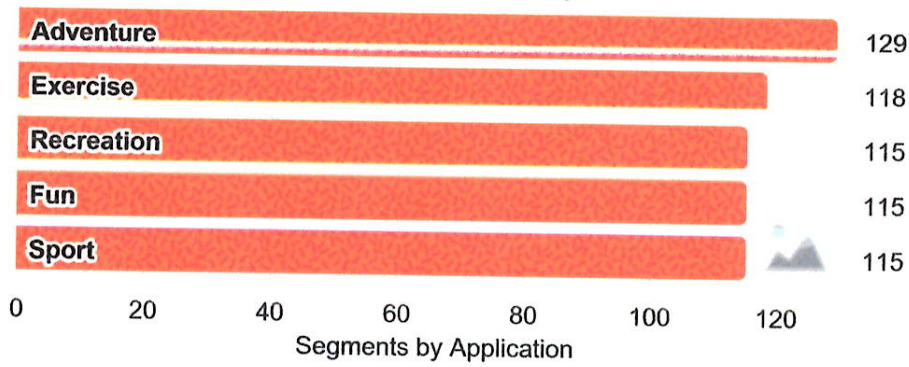

 Recreation	 Mountain	 Speed
Recreation	129	115	106
Exercise	115	118	121
Relaxation	122	108	102
Fun	123	115	102
Adventure	112	129	117
Sport	81	115	129

Recreation - Top 10

Customer Needs and Wants

	 Recreation	 Mountain	 Speed
Colorful	116	120	109
Fits rider's personality	116	113	116
Simple to use	121	102	69
Safety	121	112	113
Low price point	117	98	70
Sleek	104	83	119
Stylish	111	118	116
Easy to ride	124	100	102
Comfortable	124	95	101
Soft ride	115	89	87
Repair, parts, support nearby	119	121	120
Can handle rough terrain	111	128	82
Can stop quickly	114	123	110
Precise speed control-turns, hills	103	106	117
On-road and off-road capabilities	114	95	69
Can carry things	117	104	69
Durable	108	127	117
Feel young at heart	120	115	117
Can turn sharply	113	124	115
Light weight	115	121	133
High visibility	117	103	119
Easily handles change in incline	107	131	113
Speed	110	109	134
Shifts smoothly	118	118	118
Provides competitive advantage	98	117	124
Aerodynamic	80	88	122
Rider expertise required	103	123	126
Status symbol/exclusivity	111	121	116
Navigation assistance	115	117	118
Soften the impact of rough terrain	116	124	90
Environmentally friendly	119	122	107

Segments by Application

Mountain - Top 10

Speed - Top 10

Recreation - Top 5

Mountain - Top 5

Speed - Top 3