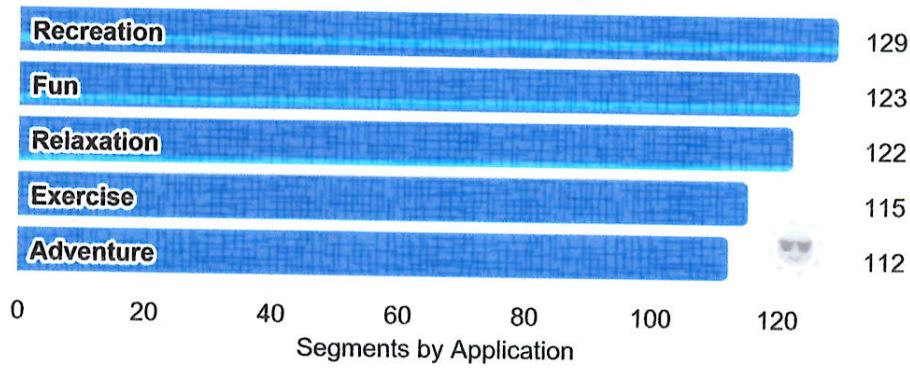

 Recreation	 Mountain	 Speed
Recreation	129	115	106
Exercise	115	118	121
Relaxation	122	108	102
Fun	123	115	102
Adventure	112	129	117
Sport	81	115	129

Recreation - Top 10

Customer Needs and Wants

	 Recreation	 Mountain	 Speed
Colorful	116	120	109
Fits rider's personality	116	113	116
Simple to use	121	102	69
Safety	121	112	113
Low price point	117	98	70
Sleek	104	83	119
Stylish	111	118	116
Easy to ride	124	100	102
Comfortable	124	95	101
Soft ride	115	89	87
Repair, parts, support nearby	119	121	120
Can handle rough terrain	111	128	82
Can stop quickly	114	123	110
Precise speed control-turns, hills	103	106	117
On-road and off-road capabilities	114	95	69
Can carry things	117	104	69
Durable	108	127	117
Feel young at heart	120	115	117
Can turn sharply	113	124	115
Light weight	115	121	133
High visibility	117	103	119
Easily handles change in incline	107	131	113
Speed	110	109	134
Shifts smoothly	118	118	118
Provides competitive advantage	98	117	124
Aerodynamic	80	88	122
Rider expertise required	103	123	126
Status symbol/exclusivity	111	121	116
Navigation assistance	115	117	118
Soften the impact of rough terrain	116	124	90
Environmentally friendly	119	122	107

Segments by Application

Mountain - Top 10

Speed - Top 10

Recreation - Top 5

Mountain - Top 5

Speed - Top 3