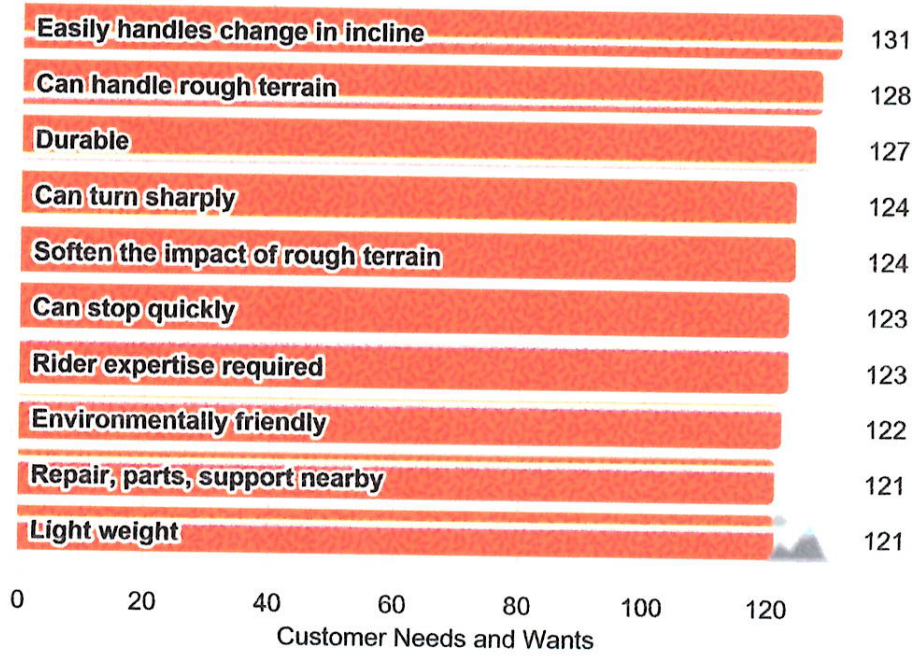

 Recreation	 Mountain	 Speed
Recreation	129	115	106
Exercise	115	118	121
Relaxation	122	108	102
Fun	123	115	102
Adventure	112	129	117
Sport	81	115	129

Recreation - Top 10

Customer Needs and Wants

	 Recreation	 Mountain	 Speed
Colorful	116	120	109
Fits rider's personality	116	113	116
Simple to use	121	102	69
Safety	121	112	113
Low price point	117	98	70
Sleek	104	83	119
Stylish	111	118	116
Easy to ride	124	100	102
Comfortable	124	95	101
Soft ride	115	89	87
Repair, parts, support nearby	119	121	120
Can handle rough terrain	111	128	82
Can stop quickly	114	123	110
Precise speed control-turns, hills	103	106	117
On-road and off-road capabilities	114	95	69
Can carry things	117	104	69
Durable	108	127	117
Feel young at heart	120	115	117
Can turn sharply	113	124	115
Light weight	115	121	133
High visibility	117	103	119
Easily handles change in incline	107	131	113
Speed	110	109	134
Shifts smoothly	118	118	118
Provides competitive advantage	98	117	124
Aerodynamic	80	88	122
Rider expertise required	103	123	126
Status symbol/exclusivity	111	121	116
Navigation assistance	115	117	118
Soften the impact of rough terrain	116	124	90
Environmentally friendly	119	122	107

Segments by Application

Mountain - Top 10

Speed - Top 10

Recreation - Top 5

Mountain - Top 5

Speed - Top 3